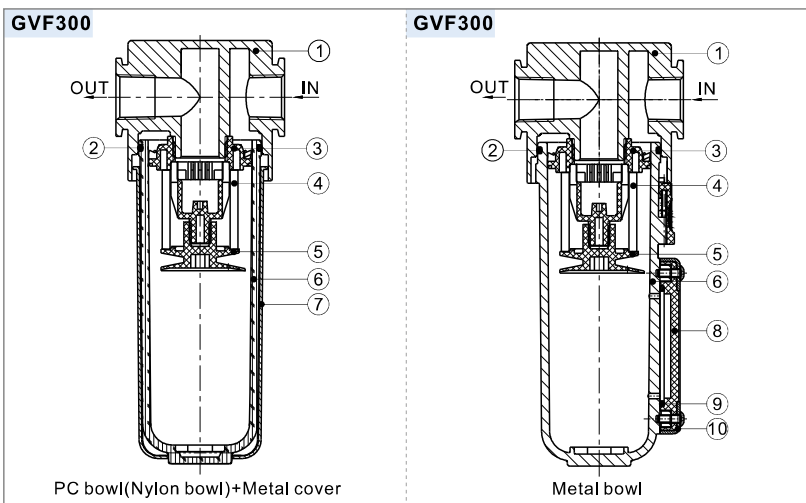

Specification

Model	GVF200-06	GVF200-08	GVF300-08	GVF300-10	GVF300-15
Fluid	Air				
Port size [Note1]	1/8"	1/4"	1/4"	3/8"	1/2"
Filtering grade	40µm or 5µm				
Pressure range	-100~0KPa				
Proof pressure	0.5MPa				
Temperature range	-5~70°C(Unfreeze)				
Capacity of drain bowl	25CC			45CC	
Material of bowl	PC bowl, Nylon bowl, Metal bowl				
Weight(Plastic bowl/Metal bowl)	220g/225g	210g/215g	370g/380g	360g/375g	350g/360g
Flow capacity [Note2] (L/min ANR)	5µm	80	100	150	200
	40µm	100	160	200	280

[Note1] PT thread, G thread and NPT thread are available. [Note2] The flow capacity at the inlet pressure loss of 4 Kpa.

Ordering code

GVF 300 □ 10 □ W G

① Model	② Bowl material	③ Port size	④ Accessories	⑤ Filtering grade	⑥ Thread type
GVF200 : GVF200 Series Vacuum Filter	Blank : PC bowl C : Metal bowl N : Nylon bowl	06: 1/8" 08: 1/4" 08: 1/4" 10: 3/8" 15: 1/2"	Blank: Bracket J: No bracket	Blank: 40µm W: 5µm	Blank: PT G: G T: NPT

Inner structure

No.	Item	Material
1	Body	Aluminum alloy
2	O-ring	NBR
3	Air guide	High viscosity POM
4	Filter core	HDPE
5	Umbrella baffle	High viscosity POM
6	Drain bowl	Aluminum alloy/PC/Nylon
7	Meter cover	SPCC
8	Liquid meter inside cover	PC
9	Liquid meter seal	NBR
10	Liquid meter cover	SPCC

Vacuum Filter

GVF Series

Flow chart

Dimensions

Model/Item	A	B	BA	C	CA	K	KA	KB	KC	P	PA
GVF200-06	52.5	54.5	33	136.5	123.5	5.4	27	8.4	23	1/8"	106.5
GVF200-08	52.5	54.5	33	136.5	123.5	5.4	27	8.4	23	1/4"	106.5
GVF300-08	62.5	67.5	41	174.5	156.5	6.5	40	8	27	1/4"	135.5
GVF300-10	62.5	67.5	41	174.5	156.5	6.5	40	8	27	3/8"	135.5
GVF300-15	62.5	67.5	41	174.5	156.5	6.5	40	8	27	1/2"	135.5