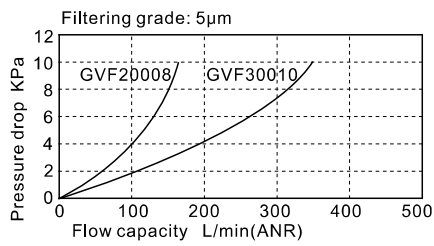

Specification

Model	GVF200-06	GVF200-08	GVF300-08	GVF300-10	GVF300-15
Fluid	Air				
Port size [Note1]	1/8"	1/4"	1/4"	3/8"	1/2"
Filtering grade	40µm or 5µm				
Pressure range	-100~0KPa				
Proof pressure	0.5MPa				
Temperature range	-5~70°C(Unfreeze)				
Capacity of drain bowl	25CC			45CC	
Material of bowl	PC bowl, Nylon bowl, Metal bowl				
Weight(Plastic bowl/Metal bowl)	220g/225g	210g/215g	370g/380g	360g/375g	350g/360g
Flow capacity [Note2] (L/min ANR)	5µm	80	100	150	200
	40µm	100	160	200	280

[Note1] PT thread, G thread and NPT thread are available. [Note2] The flow capacity at the inlet pressure loss of 4 Kpa.

Ordering code

GVF 300 □ 10 □ W G

① Model	② Bowl material	③ Port size	④ Accessories	⑤ Filtering grade	⑥ Thread type
GVF200 : GVF200 Series Vacuum Filter	Blank : PC bowl C : Metal bowl N : Nylon bowl	06: 1/8" 08: 1/4" 08: 1/4" 10: 3/8" 15: 1/2"	Blank: Bracket J: No bracket	Blank: 40µm W: 5µm	Blank: PT G: G T: NPT

Inner structure

No.	Item	Material
1	Body	Aluminum alloy
2	O-ring	NBR
3	Air guide	High viscosity POM
4	Filter core	HDPE
5	Umbrella baffle	High viscosity POM
6	Drain bowl	Aluminum alloy/PC/Nylon
7	Meter cover	SPCC
8	Liquid meter inside cover	PC
9	Liquid meter seal	NBR
10	Liquid meter cover	SPCC

Vacuum Filter

GVF Series

Flow chart

Dimensions

Model/Item	A	B	BA	C	CA	K	KA	KB	KC	P	PA
GVF200-06	52.5	54.5	33	136.5	123.5	5.4	27	8.4	23	1/8"	106.5
GVF200-08	52.5	54.5	33	136.5	123.5	5.4	27	8.4	23	1/4"	106.5
GVF300-08	62.5	67.5	41	174.5	156.5	6.5	40	8	27	1/4"	135.5
GVF300-10	62.5	67.5	41	174.5	156.5	6.5	40	8	27	3/8"	135.5
GVF300-15	62.5	67.5	41	174.5	156.5	6.5	40	8	27	1/2"	135.5