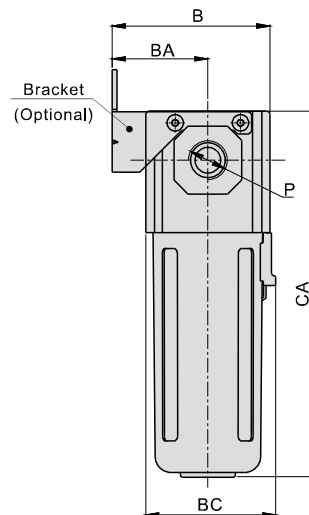

Specification

Model	GVF200-06	GVF200-08	GVF300-08	GVF300-10	GVF300-15
Fluid	Air				
Port size [Note1]	1/8"	1/4"	1/4"	3/8"	1/2"
Filtering grade	40µm or 5µm				
Pressure range	-100~0KPa				
Proof pressure	0.5MPa				
Temperature range	-5~70°C(Unfreeze)				
Capacity of drain bowl	25CC			45CC	
Material of bowl	PC bowl, Nylon bowl, Metal bowl				
Weight(Plastic bowl/Metal bowl)	220g/225g	210g/215g	370g/380g	360g/375g	350g/360g
Flow capacity [Note2] (L/min ANR)	5µm	80	100	150	200
	40µm	100	160	200	280

[Note1] PT thread, G thread and NPT thread are available. [Note2] The flow capacity at the inlet pressure loss of 4 Kpa.

Ordering code

GVF 300 □ 10 □ W G

① Model	② Bowl material	③ Port size	④ Accessories	⑤ Filtering grade	⑥ Thread type
GVF200 : GVF200 Series Vacuum Filter	Blank : PC bowl C : Metal bowl N : Nylon bowl	06: 1/8" 08: 1/4" 08: 1/4" 10: 3/8" 15: 1/2"	Blank: Bracket J: No bracket	Blank: 40µm W: 5µm	Blank: PT G: G T: NPT

Inner structure

No.	Item	Material
1	Body	Aluminum alloy
2	O-ring	NBR
3	Air guide	High viscosity POM
4	Filter core	HDPE
5	Umbrella baffle	High viscosity POM
6	Drain bowl	Aluminum alloy/PC/Nylon
7	Meter cover	SPCC
8	Liquid meter inside cover	PC
9	Liquid meter seal	NBR
10	Liquid meter cover	SPCC

Vacuum Filter

GVF Series

Flow chart

Dimensions

Model/Item	A	B	BA	C	CA	K	KA	KB	KC	P	PA
GVF200-06	52.5	54.5	33	136.5	123.5	5.4	27	8.4	23	1/8"	106.5
GVF200-08	52.5	54.5	33	136.5	123.5	5.4	27	8.4	23	1/4"	106.5
GVF300-08	62.5	67.5	41	174.5	156.5	6.5	40	8	27	1/4"	135.5
GVF300-10	62.5	67.5	41	174.5	156.5	6.5	40	8	27	3/8"	135.5
GVF300-15	62.5	67.5	41	174.5	156.5	6.5	40	8	27	1/2"	135.5