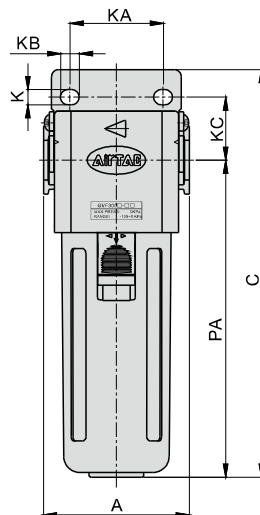

Specification

Model	GVF200-06	GVF200-08	GVF300-08	GVF300-10	GVF300-15
Fluid	Air				
Port size [Note1]	1/8"	1/4"	1/4"	3/8"	1/2"
Filtering grade	40µm or 5µm				
Pressure range	-100~0KPa				
Proof pressure	0.5MPa				
Temperature range	-5~70°C(Unfreeze)				
Capacity of drain bowl	25CC			45CC	
Material of bowl	PC bowl, Nylon bowl, Metal bowl				
Weight(Plastic bowl/Metal bowl)	220g/225g	210g/215g	370g/380g	360g/375g	350g/360g
Flow capacity [Note2] (L/min ANR)	5µm	80	100	150	200
	40µm	100	160	200	280

[Note1] PT thread, G thread and NPT thread are available. [Note2] The flow capacity at the inlet pressure loss of 4 Kpa.

Ordering code

GVF 300 □ 10 □ W G

① Model	② Bowl material	③ Port size	④ Accessories	⑤ Filtering grade	⑥ Thread type
GVF200 : GVF200 Series Vacuum Filter	Blank : PC bowl C : Metal bowl N : Nylon bowl	06: 1/8" 08: 1/4" 08: 1/4" 10: 3/8" 15: 1/2"	Blank: Bracket J: No bracket	Blank: 40µm W: 5µm	Blank: PT G: G T: NPT

Inner structure

No.	Item	Material
1	Body	Aluminum alloy
2	O-ring	NBR
3	Air guide	High viscosity POM
4	Filter core	HDPE
5	Umbrella baffle	High viscosity POM
6	Drain bowl	Aluminum alloy/PC/Nylon
7	Meter cover	SPCC
8	Liquid meter inside cover	PC
9	Liquid meter seal	NBR
10	Liquid meter cover	SPCC

Vacuum Filter

GVF Series

Flow chart

Dimensions

Model/Item	A	B	BA	C	CA	K	KA	KB	KC	P	PA
GVF200-06	52.5	54.5	33	136.5	123.5	5.4	27	8.4	23	1/8"	106.5
GVF200-08	52.5	54.5	33	136.5	123.5	5.4	27	8.4	23	1/4"	106.5
GVF300-08	62.5	67.5	41	174.5	156.5	6.5	40	8	27	1/4"	135.5
GVF300-10	62.5	67.5	41	174.5	156.5	6.5	40	8	27	3/8"	135.5
GVF300-15	62.5	67.5	41	174.5	156.5	6.5	40	8	27	1/2"	135.5