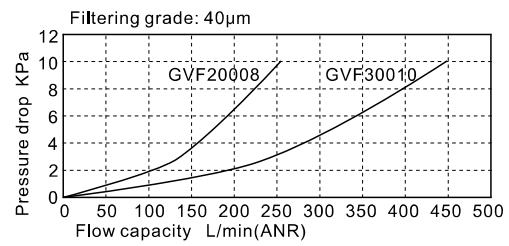

Specification

Model	GVF200-06	GVF200-08	GVF300-08	GVF300-10	GVF300-15
Fluid	Air				
Port size [Note1]	1/8"	1/4"	1/4"	3/8"	1/2"
Filtering grade	40µm or 5µm				
Pressure range	-100~0KPa				
Proof pressure	0.5MPa				
Temperature range	-5~70°C(Unfreeze)				
Capacity of drain bowl	25CC			45CC	
Material of bowl	PC bowl, Nylon bowl, Metal bowl				
Weight(Plastic bowl/Metal bowl)	220g/225g	210g/215g	370g/380g	360g/375g	350g/360g
Flow capacity [Note2] (L/min ANR)	5µm	80	100	150	200
	40µm	100	160	200	280

[Note1] PT thread, G thread and NPT thread are available. [Note2] The flow capacity at the inlet pressure loss of 4 Kpa.

Ordering code

GVF 300 □ 10 □ W G

① Model	② Bowl material	③ Port size	④ Accessories	⑤ Filtering grade	⑥ Thread type
GVF200 : GVF200 Series Vacuum Filter	Blank : PC bowl C : Metal bowl N : Nylon bowl	06: 1/8" 08: 1/4" 08: 1/4" 10: 3/8" 15: 1/2"	Blank: Bracket J: No bracket	Blank: 40µm W: 5µm	Blank: PT G: G T: NPT

Inner structure

No.	Item	Material
1	Body	Aluminum alloy
2	O-ring	NBR
3	Air guide	High viscosity POM
4	Filter core	HDPE
5	Umbrella baffle	High viscosity POM
6	Drain bowl	Aluminum alloy/PC/Nylon
7	Meter cover	SPCC
8	Liquid meter inside cover	PC
9	Liquid meter seal	NBR
10	Liquid meter cover	SPCC

Vacuum Filter

GVF Series

Flow chart

Dimensions

Model/Item	A	B	BA	C	CA	K	KA	KB	KC	P	PA
GVF200-06	52.5	54.5	33	136.5	123.5	5.4	27	8.4	23	1/8"	106.5
GVF200-08	52.5	54.5	33	136.5	123.5	5.4	27	8.4	23	1/4"	106.5
GVF300-08	62.5	67.5	41	174.5	156.5	6.5	40	8	27	1/4"	135.5
GVF300-10	62.5	67.5	41	174.5	156.5	6.5	40	8	27	3/8"	135.5
GVF300-15	62.5	67.5	41	174.5	156.5	6.5	40	8	27	1/2"	135.5